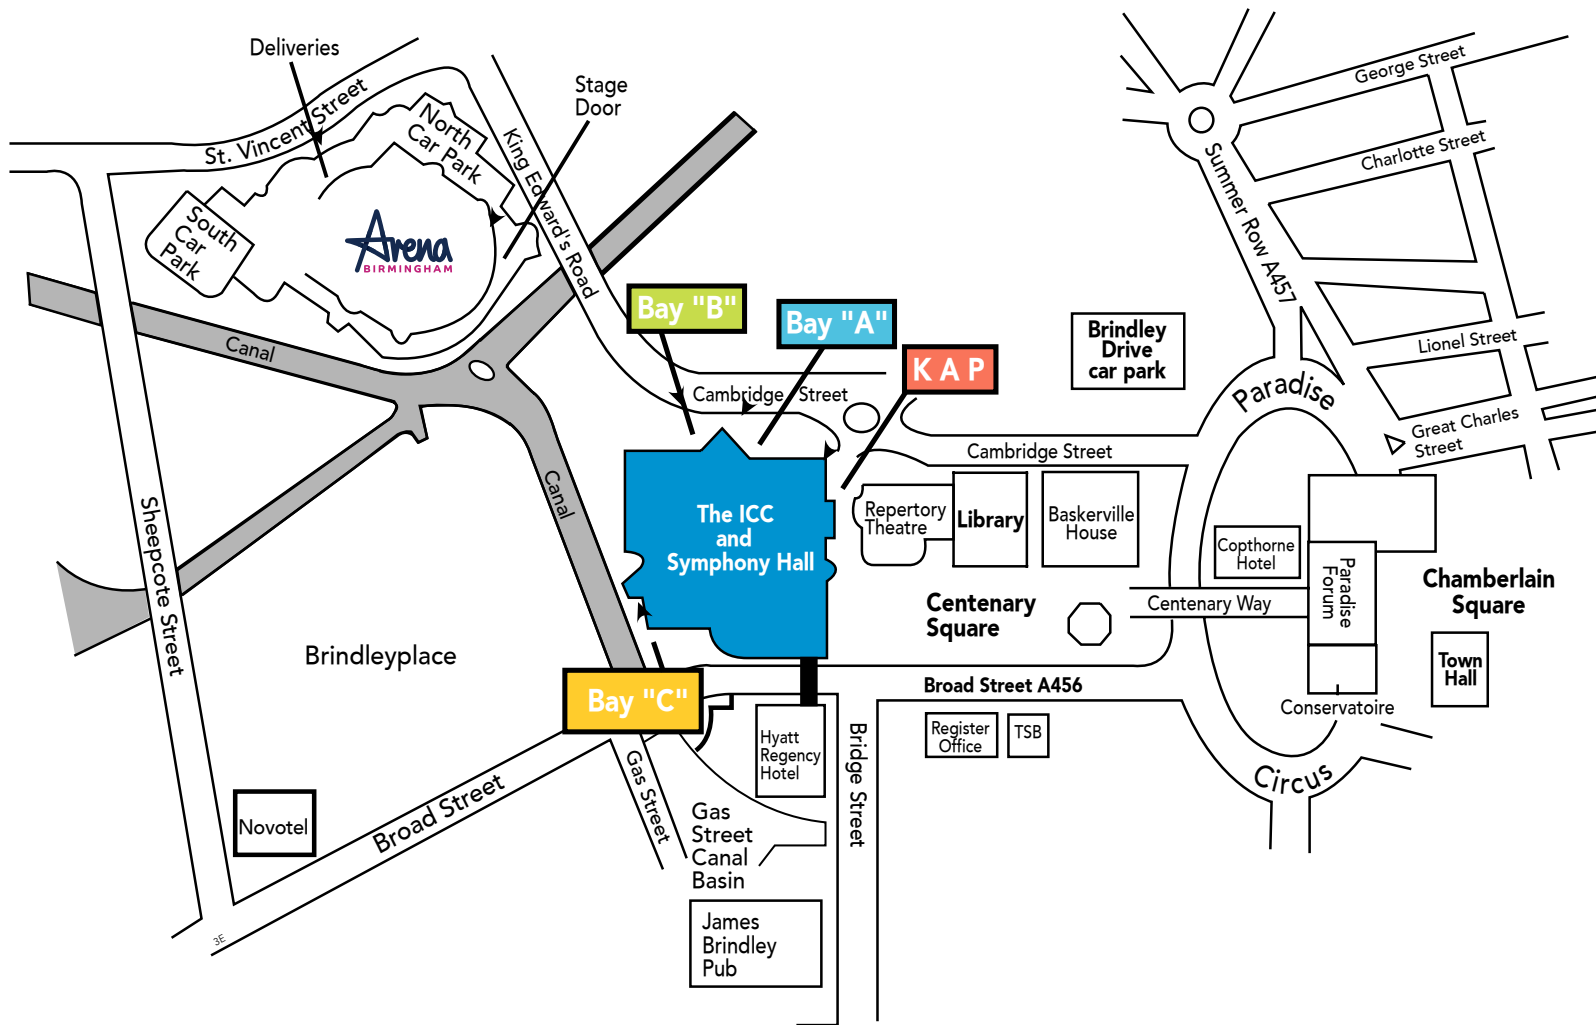

# Loading bay access map

## Key

- Bay "A"** Access to Hall 3
- Bay "B"** Access to halls 1, 4, 9, 10,11, Media Suite and Goods Inward deliveries
- Bay "C"** Access to Symphony Hall, Halls 5, 6, 7, 8 and Executive Rooms
- KAP** King Alfred's Place: Access to main entrance